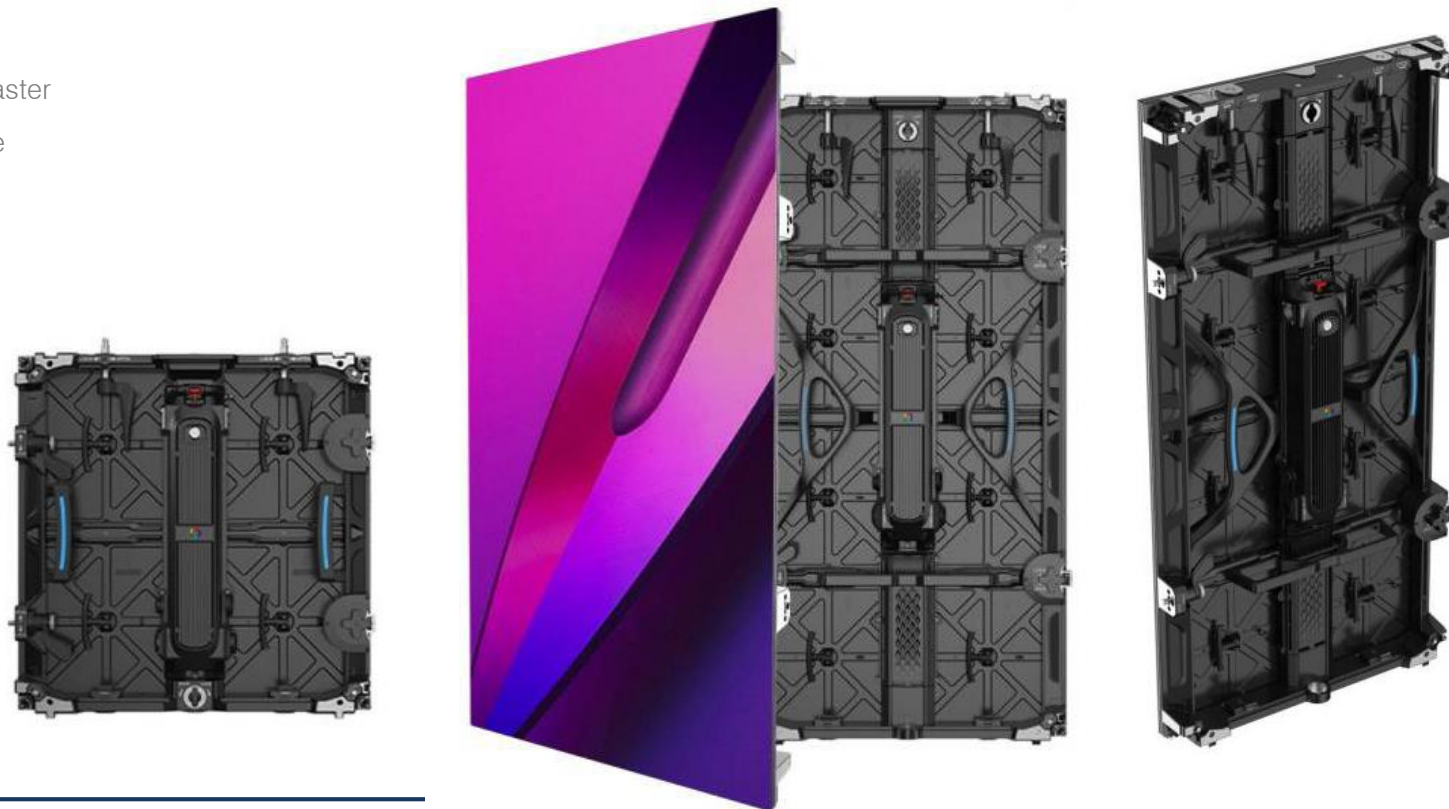

Ro series Outdoor Led Display

FEATURES

- Installation easy and faster
- Maintenance with ease
- Protection patented
- Creative junction
- One-stop solution
- Outdoor Panel

LED DISPLAY Ro series

ORDER CODE: UNIRo 3.9/4.8/7.8

Ro series

	Ro 3.9	Ro 4.8	Ro 7.8
Pixel Pitch	3.9 mm	4.8 mm	7.8 mm
Physical Density	65536	43264	16384
Led Type	SMD1921		
Brightness	5000 nits	5000 nits	5000 nits
Brightness Adjustment	Programmable / Automatic / Manual		
Cabinet Resolution	128 * 128 / 128 * 256	104 * 104 / 104 * 208	64 * 64 / 64 * 128
Module Resolution	64 * 64	52 * 52	32 * 32
Module Size	250*250mm		
Cabinet Size	500 * 500*75mm / 500*1000mm		
Weight	8,5 Kg / 13 Kg		
Viewing Angle	160° (H) / 120° (V)		
Gray Scale	14bit		
Refresh Rate	1920 / 3840 Hz		
Frame Rate	50 / 60 Hz		
Contrast Ratio	5000:1		
Maximum Power Consumption	660 W/mq		
Average Power Consumption	165 W/mq		
Voltage	AC 100-240V		
Material	die-cast aluminum		
Serviceability	Rear		
Working Life	100.000		
Protection	IP65		