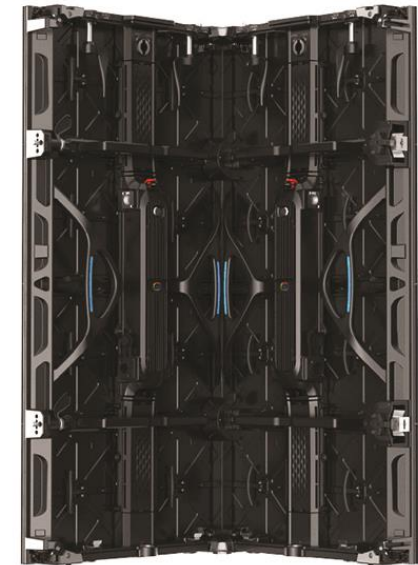

Positioning pins for quicker & accurate alignment

Fast lock for easy assembly and single-hand operation

Arc lock for curved & creative splicing

Ro series

MAINTENANCE |

- Universal modules can be swapped left and right and held from both the front and back.
- The power box integrates with the data unit for a friendly replacement without tools.
- Optional climbing handles support a load up to 150 kg for easy maintenance in service.

Climbing Handle
(optional)

Ro series

PROTECTION | The patented semi-automatic corner protection provides high protection to prevent damage to the LEDs during transport and frequent installation.

Ro series

CREATIVE JUNCTION | The high precision arc locks ($\pm 6^\circ / \pm 3^\circ / 0^\circ$) allow efficient curved capabilities both in convex and concave; The panels of the series Blades also support 45° bevel to achieve L-shaped, cube and more creative joints.