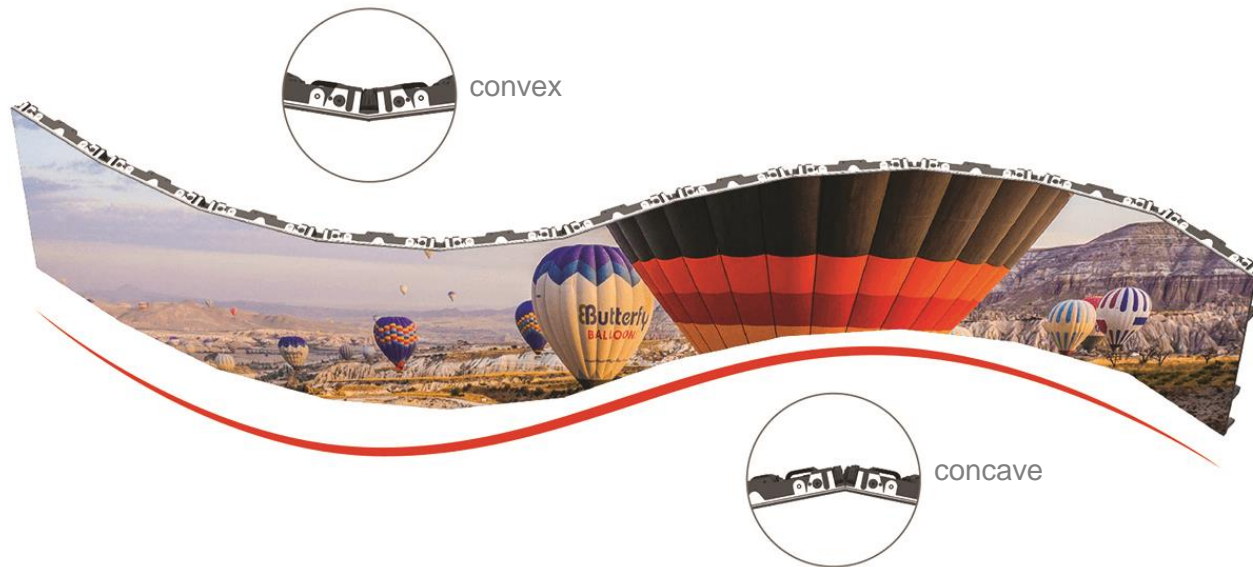

CREATIVE JUNCTION | The high precision arc locks ($\pm 6^\circ / \pm 3^\circ / 0^\circ$) allow efficient curved capabilities both in convex and concave; The panels of the series Blades also support 45° bevel to achieve L-shaped, cube and more creative joints.