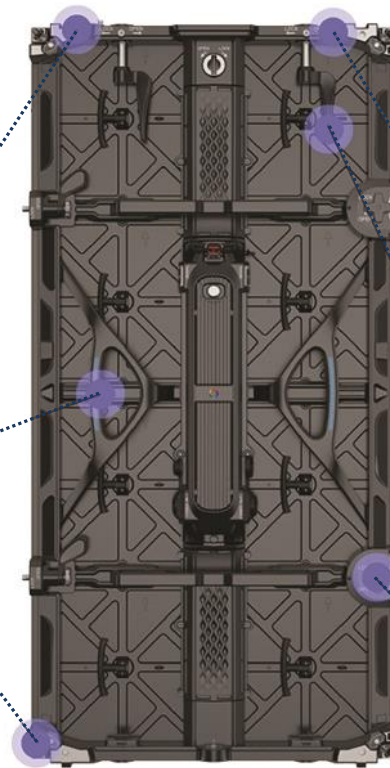

Ro series

	Ro 3.9	Ro 4.8	Ro 7.8
Pixel Pitch	3.9 mm	4.8 mm	7.8 mm
Physical Density	65536	43264	16384
Led Type	SMD1921		
Brightness	5000 nits	5000 nits	5000 nits
Brightness Adjustment	Programmable / Automatic / Manual		
Cabinet Resolution	128 * 128 / 128 * 256	104 * 104 / 104 * 208	64 * 64 / 64 * 128
Module Resolution	64 * 64	52 * 52	32 * 32
Module Size	250*250mm		
Cabinet Size	500 * 500*75mm / 500*1000mm		
Weight	8,5 Kg / 13 Kg		
Viewing Angle	160° (H) / 120° (V)		
Gray Scale	14bit		
Refresh Rate	1920 / 3840 Hz		
Frame Rate	50 / 60 Hz		
Contrast Ratio	5000:1		
Maximum Power Consumption	660 W/mq		
Average Power Consumption	165 W/mq		
Voltage	AC 100-240V		
Material	die-cast aluminum		
Serviceability	Rear		
Working Life	100.000		
Protection	IP65		

Positioning pins for quicker & accurate alignment

Fast lock for easy assembly and single-hand operation

Arc lock for curved & creative splicing

Ro series

MAINTENANCE |

- Universal modules can be swapped left and right and held from both the front and back.
- The power box integrates with the data unit for a friendly replacement without tools.
- Optional climbing handles support a load up to 150 kg for easy maintenance in service.

Climbing Handle
(optional)

Ro series

PROTECTION | The patented semi-automatic corner protection provides high protection to prevent damage to the LEDs during transport and frequent installation.

Ro series

CREATIVE JUNCTION | The high precision arc locks ($\pm 6^\circ / \pm 3^\circ / 0^\circ$) allow efficient curved capabilities both in convex and concave; The panels of the series Blades also support 45° bevel to achieve L-shaped, cube and more creative joints.