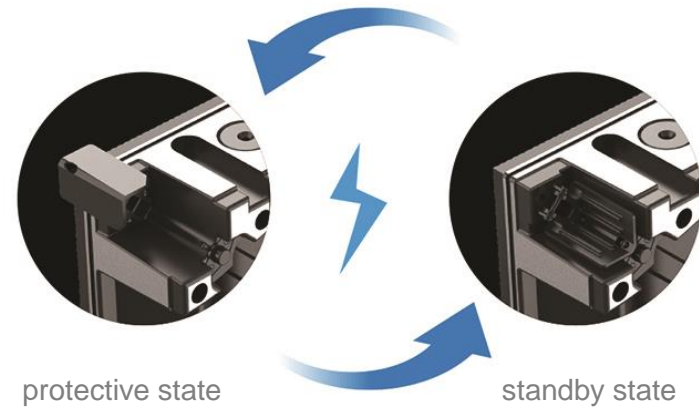

Ro series

Ergonomic design with details facilitates speed installation

Magnet-assisted assembly (optional) for easier handling & installation

Ergonomic handles for convenient manoeuvring

Patented corner protector for reducing pixel damages

Positioning pins for quicker & accurate alignment

Fast lock for easy assembly and single-hand operation

Arc lock for curved & creative splicing

Ro series

MAINTENANCE |

- Universal modules can be swapped left and right and held from both the front and back.
- The power box integrates with the data unit for a friendly replacement without tools.
- Optional climbing handles support a load up to 150 kg for easy maintenance in service.

Climbing Handle
(optional)

Ro series

PROTECTION | The patented semi-automatic corner protection provides high protection to prevent damage to the LEDs during transport and frequent installation.

Ro series

CREATIVE JUNCTION | The high precision arc locks ($\pm 6^\circ / \pm 3^\circ / 0^\circ$) allow efficient curved capabilities both in convex and concave; The panels of the series Blades also support 45° bevel to achieve L-shaped, cube and more creative joints.