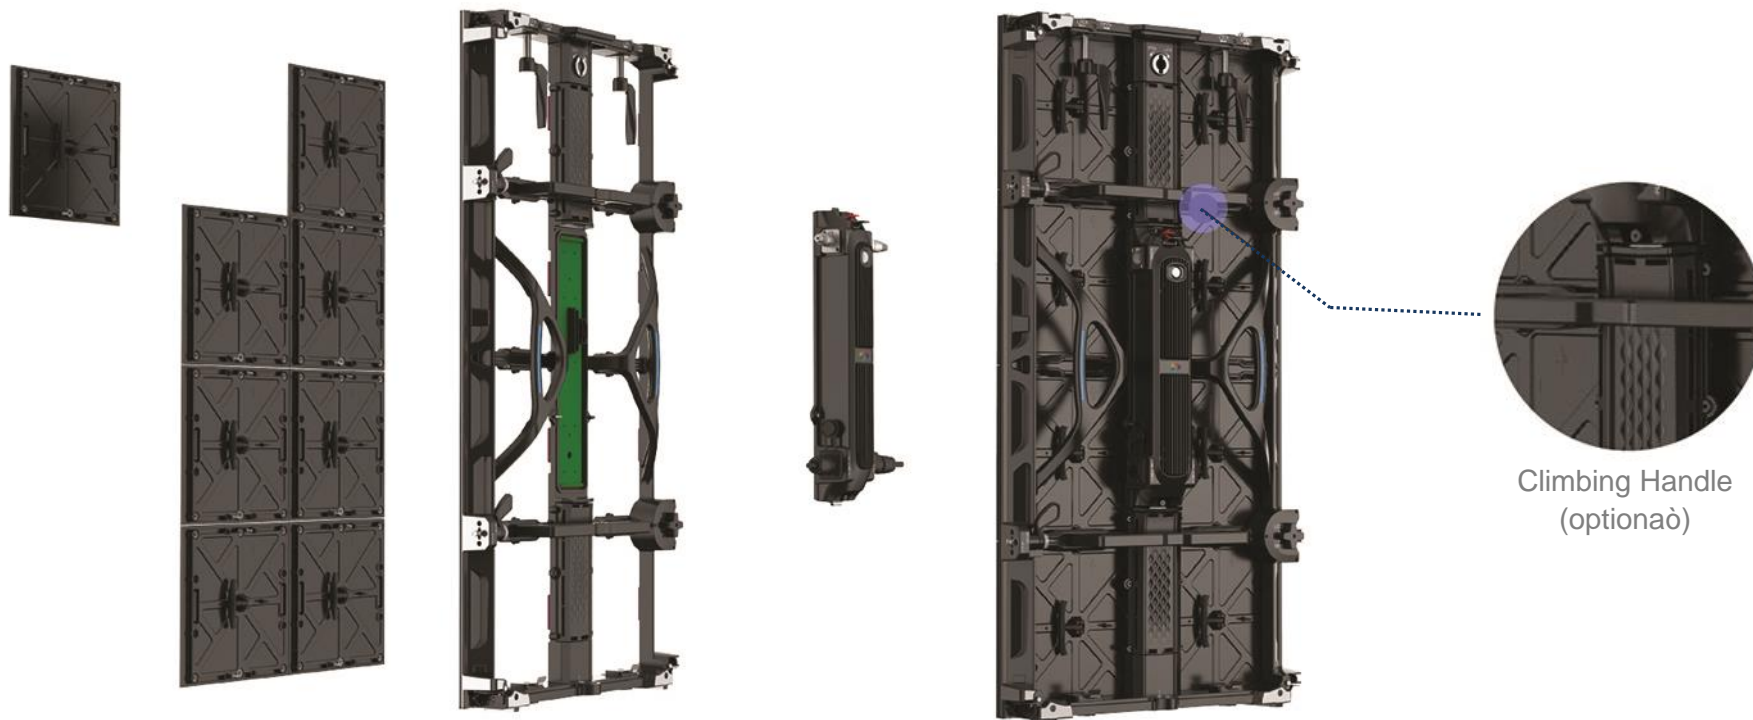

Ro series

	Ro 3.9	Ro 4.8	Ro 7.8
Pixel Pitch	3.9 mm	4.8 mm	7.8 mm
Physical Density	65536	43264	16384
Led Type	SMD1921		
Brightness	5000 nits	5000 nits	5000 nits
Brightness Adjustment	Programmable / Automatic / Manual		
Cabinet Resolution	128 * 128 / 128 * 256	104 * 104 / 104 * 208	64 * 64 / 64 * 128
Module Resolution	64 * 64	52 * 52	32 * 32
Module Size	250*250mm		
Cabinet Size	500 * 500*75mm / 500*1000mm		
Weight	8,5 Kg / 13 Kg		
Viewing Angle	160° (H) / 120° (V)		
Gray Scale	14bit		
Refresh Rate	1920 / 3840 Hz		
Frame Rate	50 / 60 Hz		
Contrast Ratio	5000:1		
Maximum Power Consumption	660 W/mq		
Average Power Consumption	165 W/mq		
Voltage	AC 100-240V		
Material	die-cast aluminum		
Serviceability	Rear		
Working Life	100.000		
Protection	IP65		

Positioning pins for quicker & accurate alignment

Fast lock for easy assembly and single-hand operation

Arc lock for curved & creative splicing

Ro series

MAINTENANCE |

- Universal modules can be swapped left and right and held from both the front and back.
- The power box integrates with the data unit for a friendly replacement without tools.
- Optional climbing handles support a load up to 150 kg for easy maintenance in service.

Climbing Handle
(optional)

Ro series

PROTECTION | The patented semi-automatic corner protection provides high protection to prevent damage to the LEDs during transport and frequent installation.

Ro series

CREATIVE JUNCTION | The high precision arc locks ($\pm 6^\circ / \pm 3^\circ / 0^\circ$) allow efficient curved capabilities both in convex and concave; The panels of the series Blades also support 45° bevel to achieve L-shaped, cube and more creative joints.