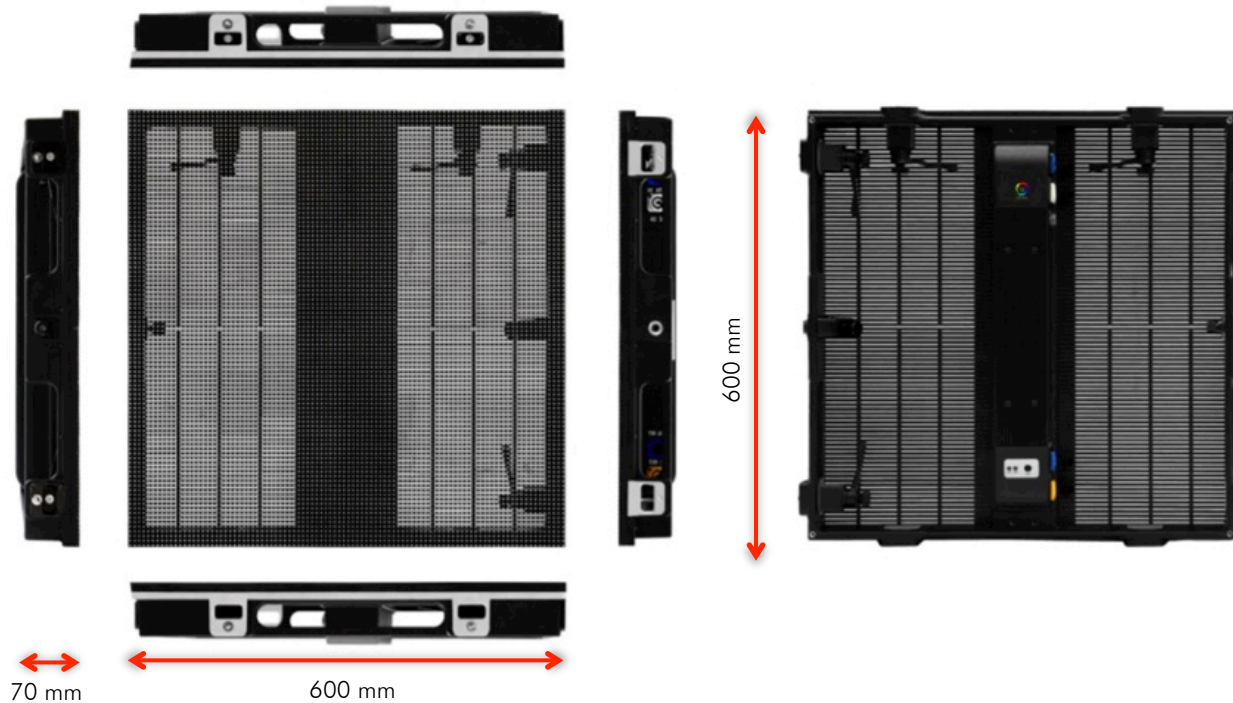

ES series

Outdoor Led Display

ES series

FEATURES

- Up to 45% transparency enables the screen integrated with stage light, fog etc to achieve fantastic visual effect
- +/- 15° rotate radian, easy to form round, curve etc creative stage background.
- Ip65 rating and 5000 nits brightness, satisfy the overall indoor and outdoor application
- Unique angle clamps help to achieve concave and convex installations
- Modular inter-panel locks ensure quick installation
- Spring plunger positioning, seamless panel matching
- Light weight panel, one person could handle the installation work
- Modular inter-panel locks ensure quick installation

SPECIFICATIONS

	ES6	ES9	ES12
Pixel Pitch	6,2 mm	9,3 mm	12,5 mm
Cabinet Resolution	96x96 pixel	64x64 pixel	48x48pixel
Led Quantity	9216 dots	4096 dots	2304 dots
Pixel configuration	SMD3-IN1		
Brightness	5000 nits	4200 nits	2700 nits
Refresh Rate	1920 Hz	2460 Hz	1920 Hz
Grey Scale	16bit		
Brightness adjustment	256 level		
Cabinet size	600x600x70 mm		
Cabinet area	0.36 mq		
Cabinet weight	9 Kg	8.5 Kg	8 Kg
Average Cabinet Power Consumption	120 W	110 W	60 W
Viewing angle	140° / 110°		
Transparency	20%	35%	45%
Shortest viewing distance	6 m	9 m	12 m
Rotating angle	+/- 15°		
Tenure life of lamp (50% brightness)	>50.000 hours		
Operating temperature	-30°~ +40°		
Relative humidity	10%~90%		
IP rating	IP54		
Input power	110-220 V; 200-240 V		
Drive mode	Constant current		
Operating system	Windows 2000/XP/ Vista/Windows7/Windows8		
Signal type	AV, S-VIDEO,VGA, CVBS, HDMI,DVI, SDI		
Control Distance	HSYV<100m		
Certificate	TUV-RH CE, FCC, ETL		

ES series

LED DISPLAY ES6 ES series

SIZE: 23.62"x23.62"x2.75" (600x600x70 mm)

WEIGHT: 19.84 lb (9 kg)

ORDER CODE: UNILMES6

LED DISPLAY ES9 ES series

SIZE: 23.62"x23.62"x2.75" (600x600x70 mm)

WEIGHT: 18.73 lb (8.5 kg)

ORDER CODE: UNILMES9

LED DISPLAY ES12 ES series

SIZE: 23.62"x23.62"x2.75" (600x600x70 mm)

WEIGHT: 17.73 lb (8 kg)

ORDER CODE: UNILMES12

ES series