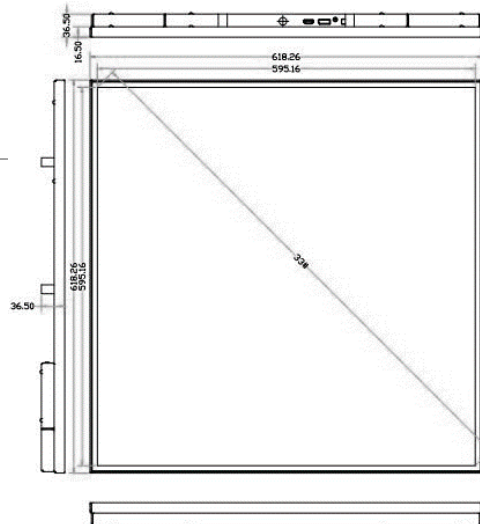

22"/33.2"

MUSEUM series LCD SQUARED

SIZE: 22 inch: 412.56*412.56*21.8mm

ORDER CODE: UNIMUSEUM - 22

MUSEUM series LCD SQUARED

SIZE: 33 inch: 615.96*615.96*21.8mm

ORDER CODE: UNIMUSEUM - 36

Museum series LCD Squared

Museum series LCD Squared

OS	CPU	Rockchip RK3288 quad core Cortex-A17,Max 1.8Ghz
	RAM	2GB
	Memory	8GB
Display	OS	Android 7.1
	LCD panel	33.2" square LCD
	Resolution	1920*1920
	Active area	595.16 (H)x595.16mm(V)
	Viewing angle	89/89/89/89(up/down/left/right)
	Display mode	Black, ADS, Transmissive, Matte
	Contrast	1000:1
	Brightness	500cd/m2
	Display Ratio	1:1
Network	WiFi	2.4G WIFI
	Ethernet	100M interface (RJ45)
	Bluetooth	Bluetooth 4.0
Interface	Card port	,1*TF card
	USB	USB OTG*1, USB*1
	RJ45	RJ45*1
Media	Earphone	3.5mm earphone*1
	Video format	wmv、avi、flv、rm、rmvb、mpeg、ts、mp4 etc.
Other	Picture format	BMP、JPEG、PNG、GIF etc.
	VESA	Support VESA 200*200mm
	Language	Chinese,English,etc. Multiple language
Accessory	Working temp	-0--50°
	Consumption	46W
	AC cable	power adapter (12V/7A)