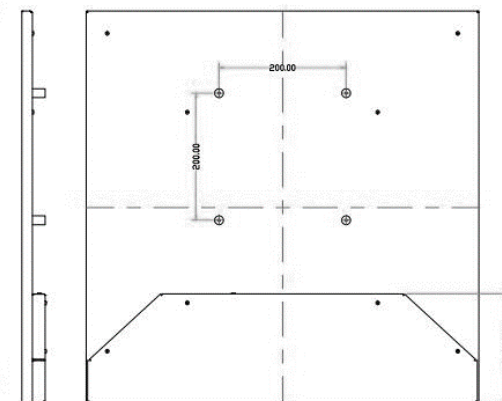

Museum series LCD Squared

OS	CPU	Rockchip RK3288 quad core Cortex-A17,Max 1.8Ghz
	RAM	2GB
	Memory	8GB
Display	OS	Android 7.1
	LCD panel	33.2" square LCD
	Resolution	1920*1920
	Active area	595.16 (H)x595.16mm(V)
	Viewing angle	89/89/89/89(up/down/left/right)
	Display mode	Black, ADS, Transmissive, Matte
	Contrast	1000:1
	Brightness	500cd/m2
	Display Ratio	1:1
Network	WiFi	2.4G WIFI
	Ethernet	100M interface (RJ45)
	Bluetooth	Bluetooth 4.0
Interface	Card port	,1*TF card
	USB	USB OTG*1, USB*1
	RJ45	RJ45*1
Media	Earphone	3.5mm earphone*1
	Video format	wmv、avi、flv、rm、rmvb、mpeg、ts、mp4 etc.
Other	Picture format	BMP、JPEG、PNG、GIF etc.
	VESA	Support VESA 200*200mm
	Language	Chinese,English,etc. Multiple language
Accessory	Working temp	-0--50°
	Consumption	46W
	AC cable	power adapter (12V/7A)